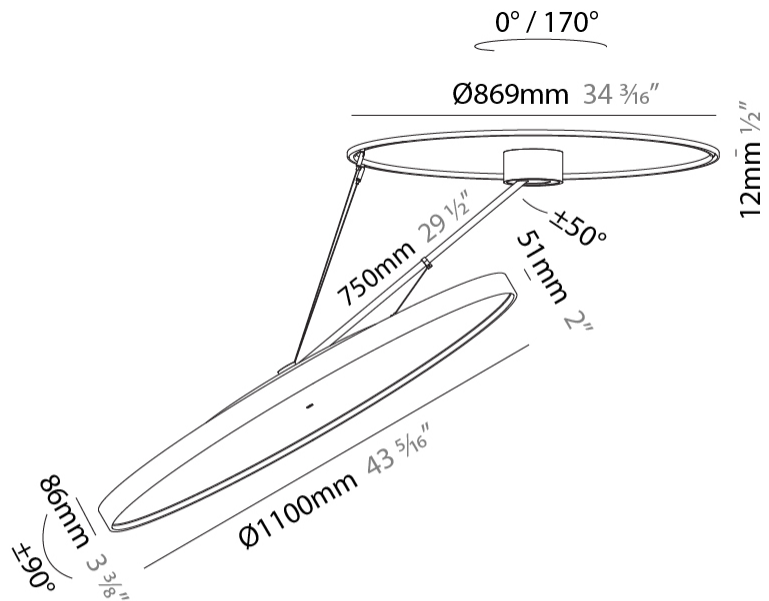

GENERAL

Series: Sign Diva Dancer
Subseries: Sign Diva Dancer Korona
Partner: Prolicht
Division: Architectural
Installation: Suspension
Product Type: Pendant
Mounting Location: Ceiling
Light Distribution: Adjustable

PHYSICAL

Shape: Round
Diameter (mm): 1100
Diameter (in): 43 5/16"
Height (mm): 870
Height (in): 34 1/4"
Weight (kg): 16.1
Weight (lbs): 35.42
Diffuser: PMMA - Opal / Micro-Prism / Sparkling Secret / Vintage Industrial
Fixture Finish: SSR / BKV / CWI / CRY / HAB / UFT / ITA / RUA / FTG / MYG / LOD / PUS / FRO / FUP / KIA / POP / BLS / SPG / MEY / GOH / CHC / COM / ABZ / JAG / OBR / MOS / ROR
Fixture Material: PMMA / Extruded Aluminum / Steel

ELECTRICAL

Lamp Type: LED (Zhaga Standard)
Input Wattage (W): 169.4
Total Output Wattage (W): 135
Dimming: Tri-Mode (Non-Dimming and Phase Dimming (120Vac only) and 0-10V Dimming)
Driver Included: Yes
Driver Location: Integrated
Driver Type: Constant Current - Universal
Driver Class: Class 2
Input Voltage (V): 120 - 277
Constant Current (MA): 350

LED

Color Temperature (°K): 2700 / 3000 / 4000
Max. Delivered Lumen (lm): 19520 / 19933 / 20340
CRI: >90 CRI
Lamp Life (hrs): 50000

OPTICAL

Adjustability: Rotational Canopy 170°; Tilting Canopy ±50°; Tilting Head ±90°

RATINGS AND CERTIFICATIONS

Certified By: Certified for North American Standards
IP rating: IP20