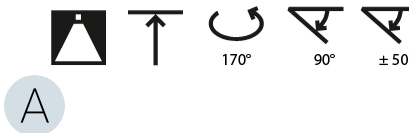

GENERAL

Series: Sign Diva Dancer
Subseries: Sign Diva Dancer Korona
Partner: Prolicht
Division: Architectural
Installation: Suspension
Product Type: Pendant
Mounting Location: Ceiling
Light Distribution: Adjustable

PHYSICAL

Shape: Round
Diameter (mm): 1100
Diameter (in): 43 5/16"
Height (mm): 870
Height (in): 34 1/4"
Weight (kg): 16.1
Weight (lbs): 35.42
Diffuser: PMMA - Opal / Micro-Prism / Sparkling Secret / Vintage Industrial
Fixture Finish: SSR / BKV / CWI / CRY / HAB / UFT / ITA / RUA / FTG / MYG / LOD / PUS / FRO / FUP / KIA / POP / BLS / SPG / MEY / GOH / CHC / COM / ABZ / JAG / OBR / MOS / ROR
Fixture Material: PMMA / Extruded Aluminum / Steel

ELECTRICAL

Lamp Type: LED (Zhaga Standard)
Input Wattage (W): 169.4
Total Output Wattage (W): 135
Dimming: Tri-Mode (Non-Dimming and Phase Dimming (120Vac only) and 0-10V Dimming)
Driver Included: Yes
Driver Location: Integrated
Driver Type: Constant Current - Universal
Driver Class: Class 2
Input Voltage (V): 120 - 277
Constant Current (MA): 350

LED

Color Temperature (°K): 2700 / 3000 / 4000
Max. Delivered Lumen (lm): 19520 / 19933 / 20340
CRI: >90 CRI
Lamp Life (hrs): 50000

OPTICAL

Adjustability: Rotational Canopy 170°; Tilting Canopy ±50°; Tilting Head ±90°

RATINGS AND CERTIFICATIONS

Certified By: Certified for North American Standards
IP rating: IP20