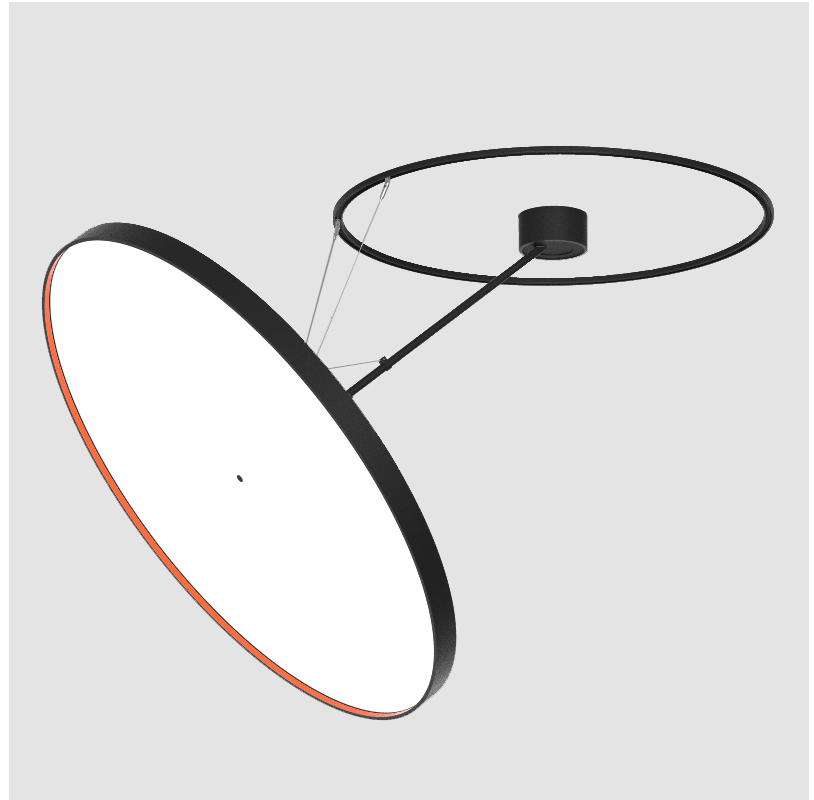

GENERAL

Series: Sign Diva Dancer
Subseries: Sign Diva Dancer Korona
Partner: Prolicht
Division: Architectural
Installation: Suspension
Product Type: Pendant
Mounting Location: Ceiling
Light Distribution: Adjustable

PHYSICAL

Shape: Round
Diameter (mm): 1100
Diameter (in): 43 5/16"
Height (mm): 870
Height (in): 34 1/4"
Weight (kg): 16.1
Weight (lbs): 35.42
Diffuser: PMMA - Opal / Micro-Prism / Sparkling Secret / Vintage Industrial
Fixture Finish: SSR / BKV / CWI / CRY / HAB / UFT / ITA / RUA / FTG / MYG / LOD / PUS / FRO / FUP / KIA / POP / BLS / SPG / MEY / GOH / CHC / COM / ABZ / JAG / OBR / MOS / ROR
Fixture Material: PMMA / Extruded Aluminum / Steel

ELECTRICAL

Lamp Type: LED (Zhaga Standard)
Input Wattage (W): 169.4
Total Output Wattage (W): 135
Dimming: Tri-Mode (Non-Dimming and Phase Dimming (120Vac only) and 0-10V Dimming)
Driver Included: Yes
Driver Location: Integrated
Driver Type: Constant Current - Universal
Driver Class: Class 2
Input Voltage (V): 120 - 277
Constant Current (MA): 350

LED

Color Temperature (°K): 2700 / 3000 / 4000
Max. Delivered Lumen (lm): 19520 / 19933 / 20340
CRI: >90 CRI
Lamp Life (hrs): 50000

OPTICAL

Adjustability: Rotational Canopy 170°; Tilting Canopy ±50°; Tilting Head ±90°

RATINGS AND CERTIFICATIONS

Certified By: Certified for North American Standards
IP rating: IP20